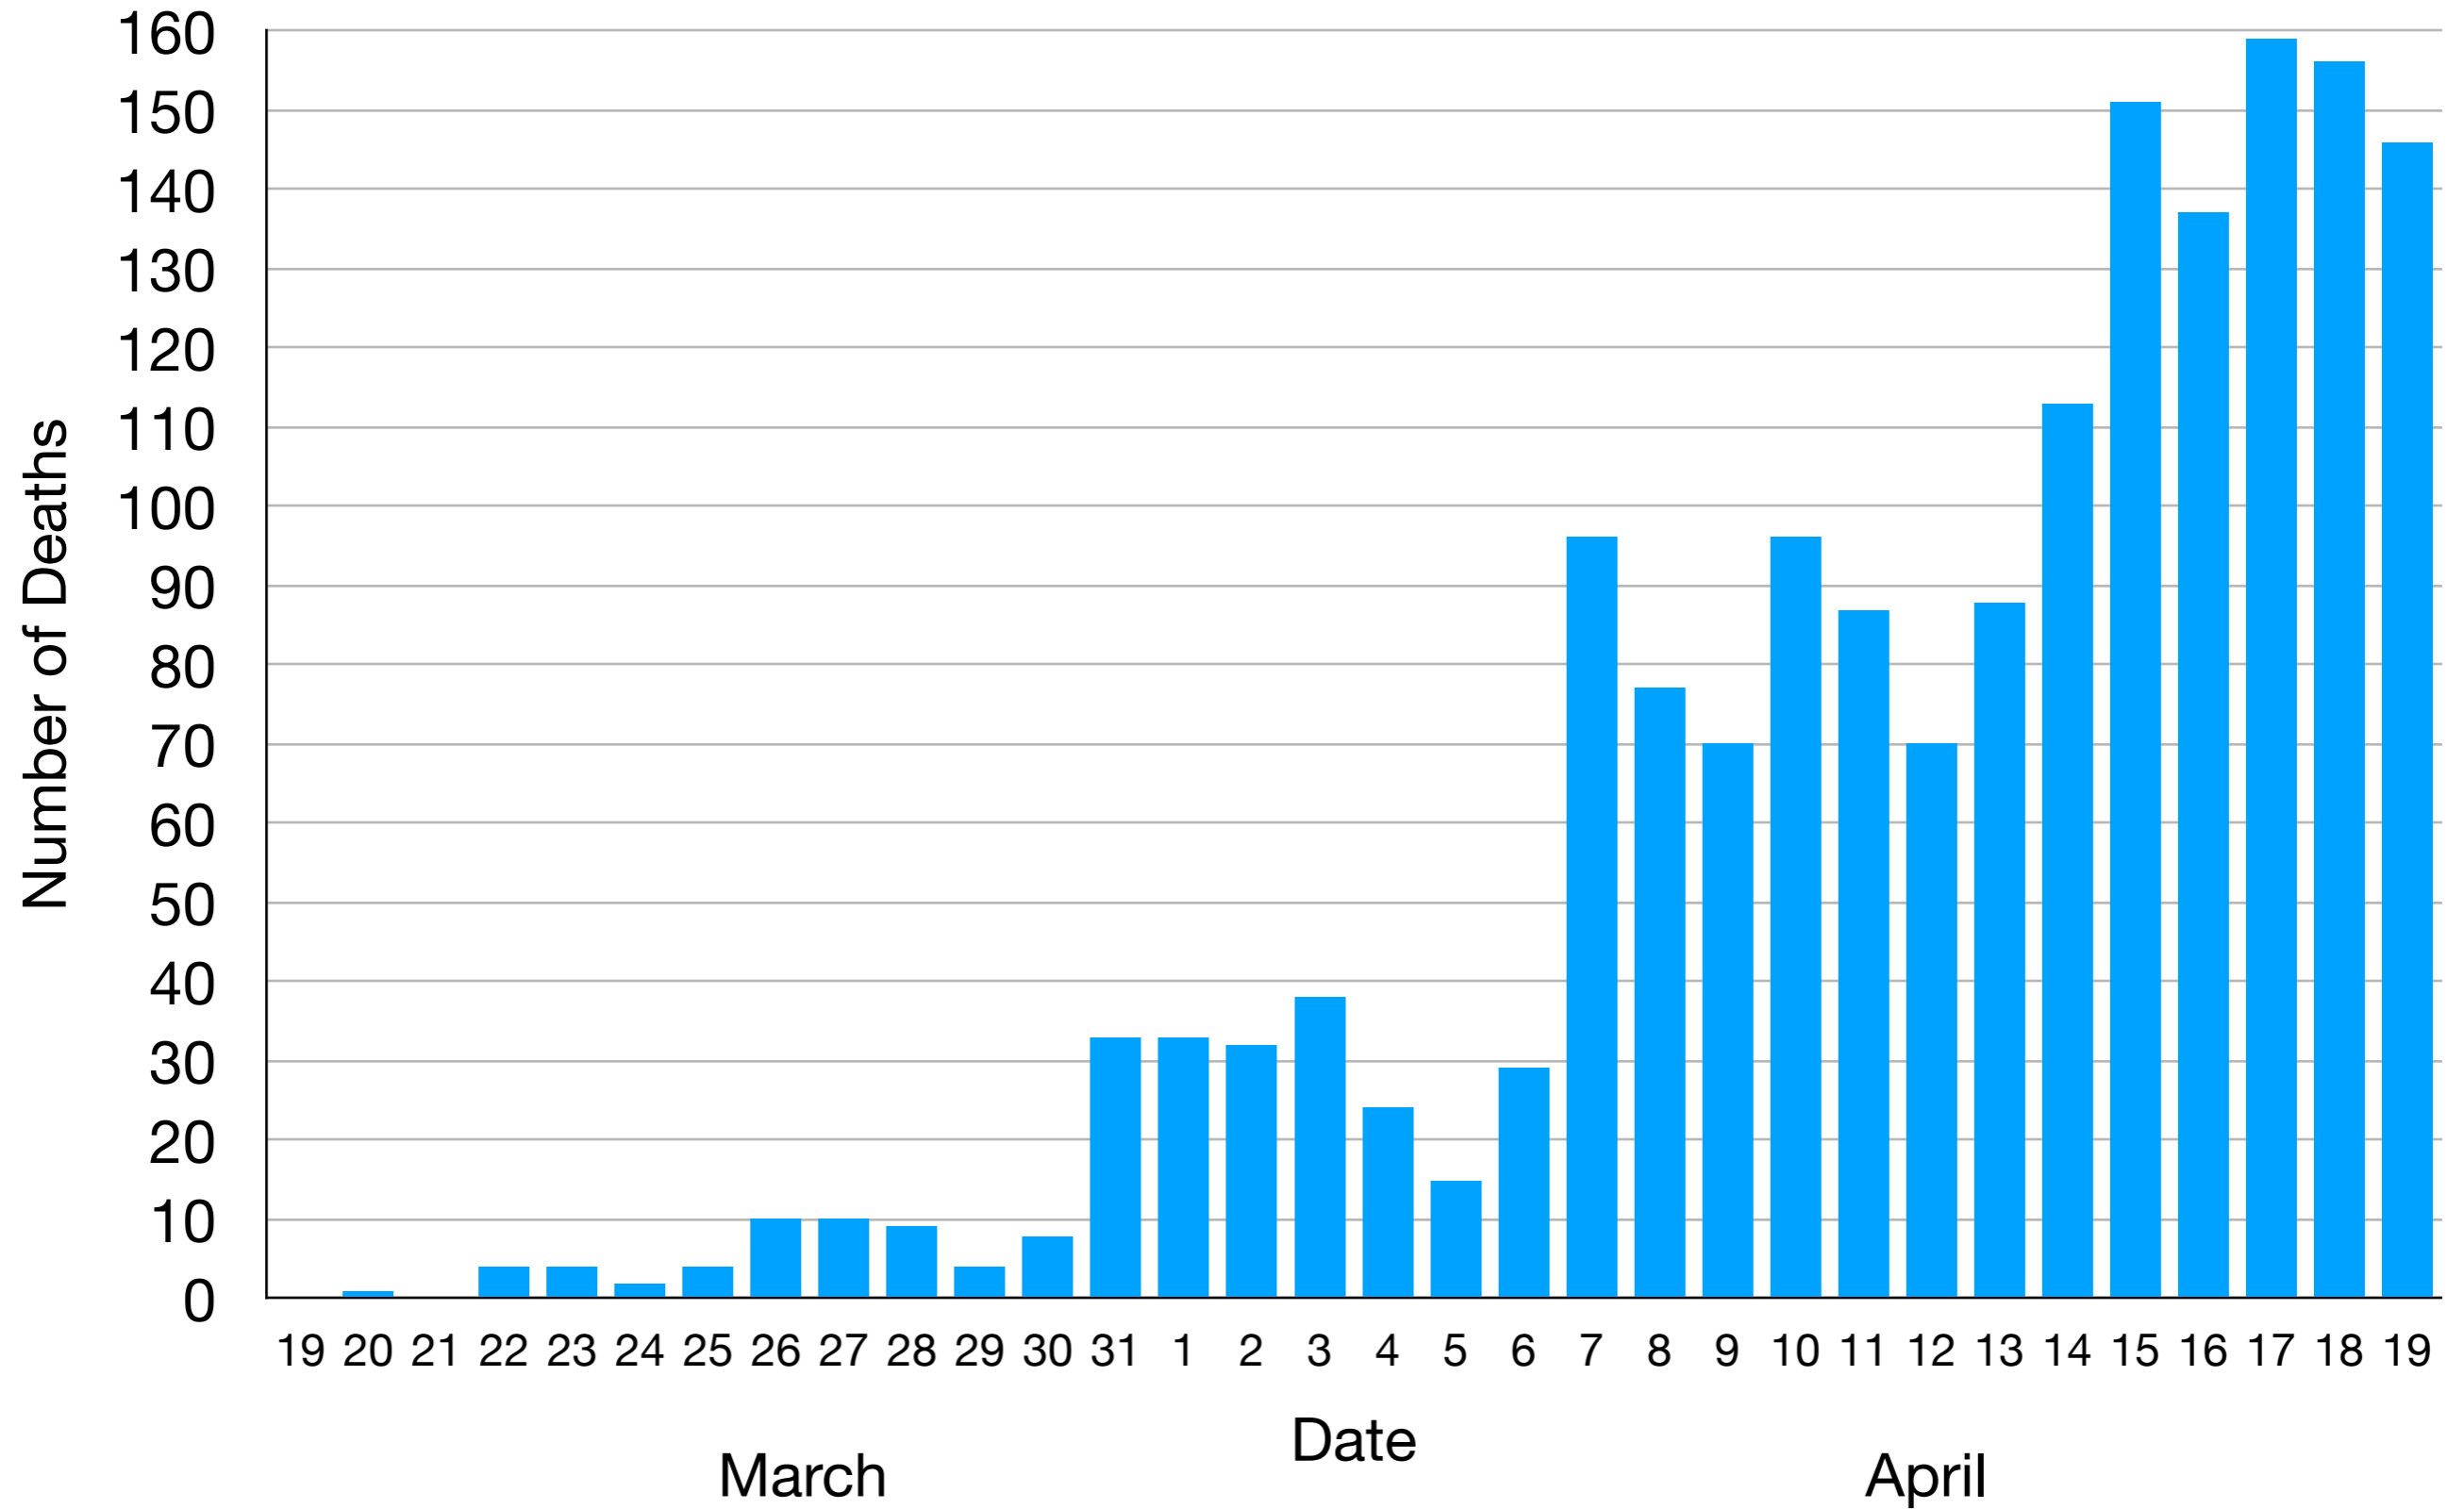

Daily COVID Deaths in Massachusetts

Massachusetts COVID Related Deaths - April 19

Massachusetts COVID Cases by County - April 19

Newly Confirmed COVID Cases By Day