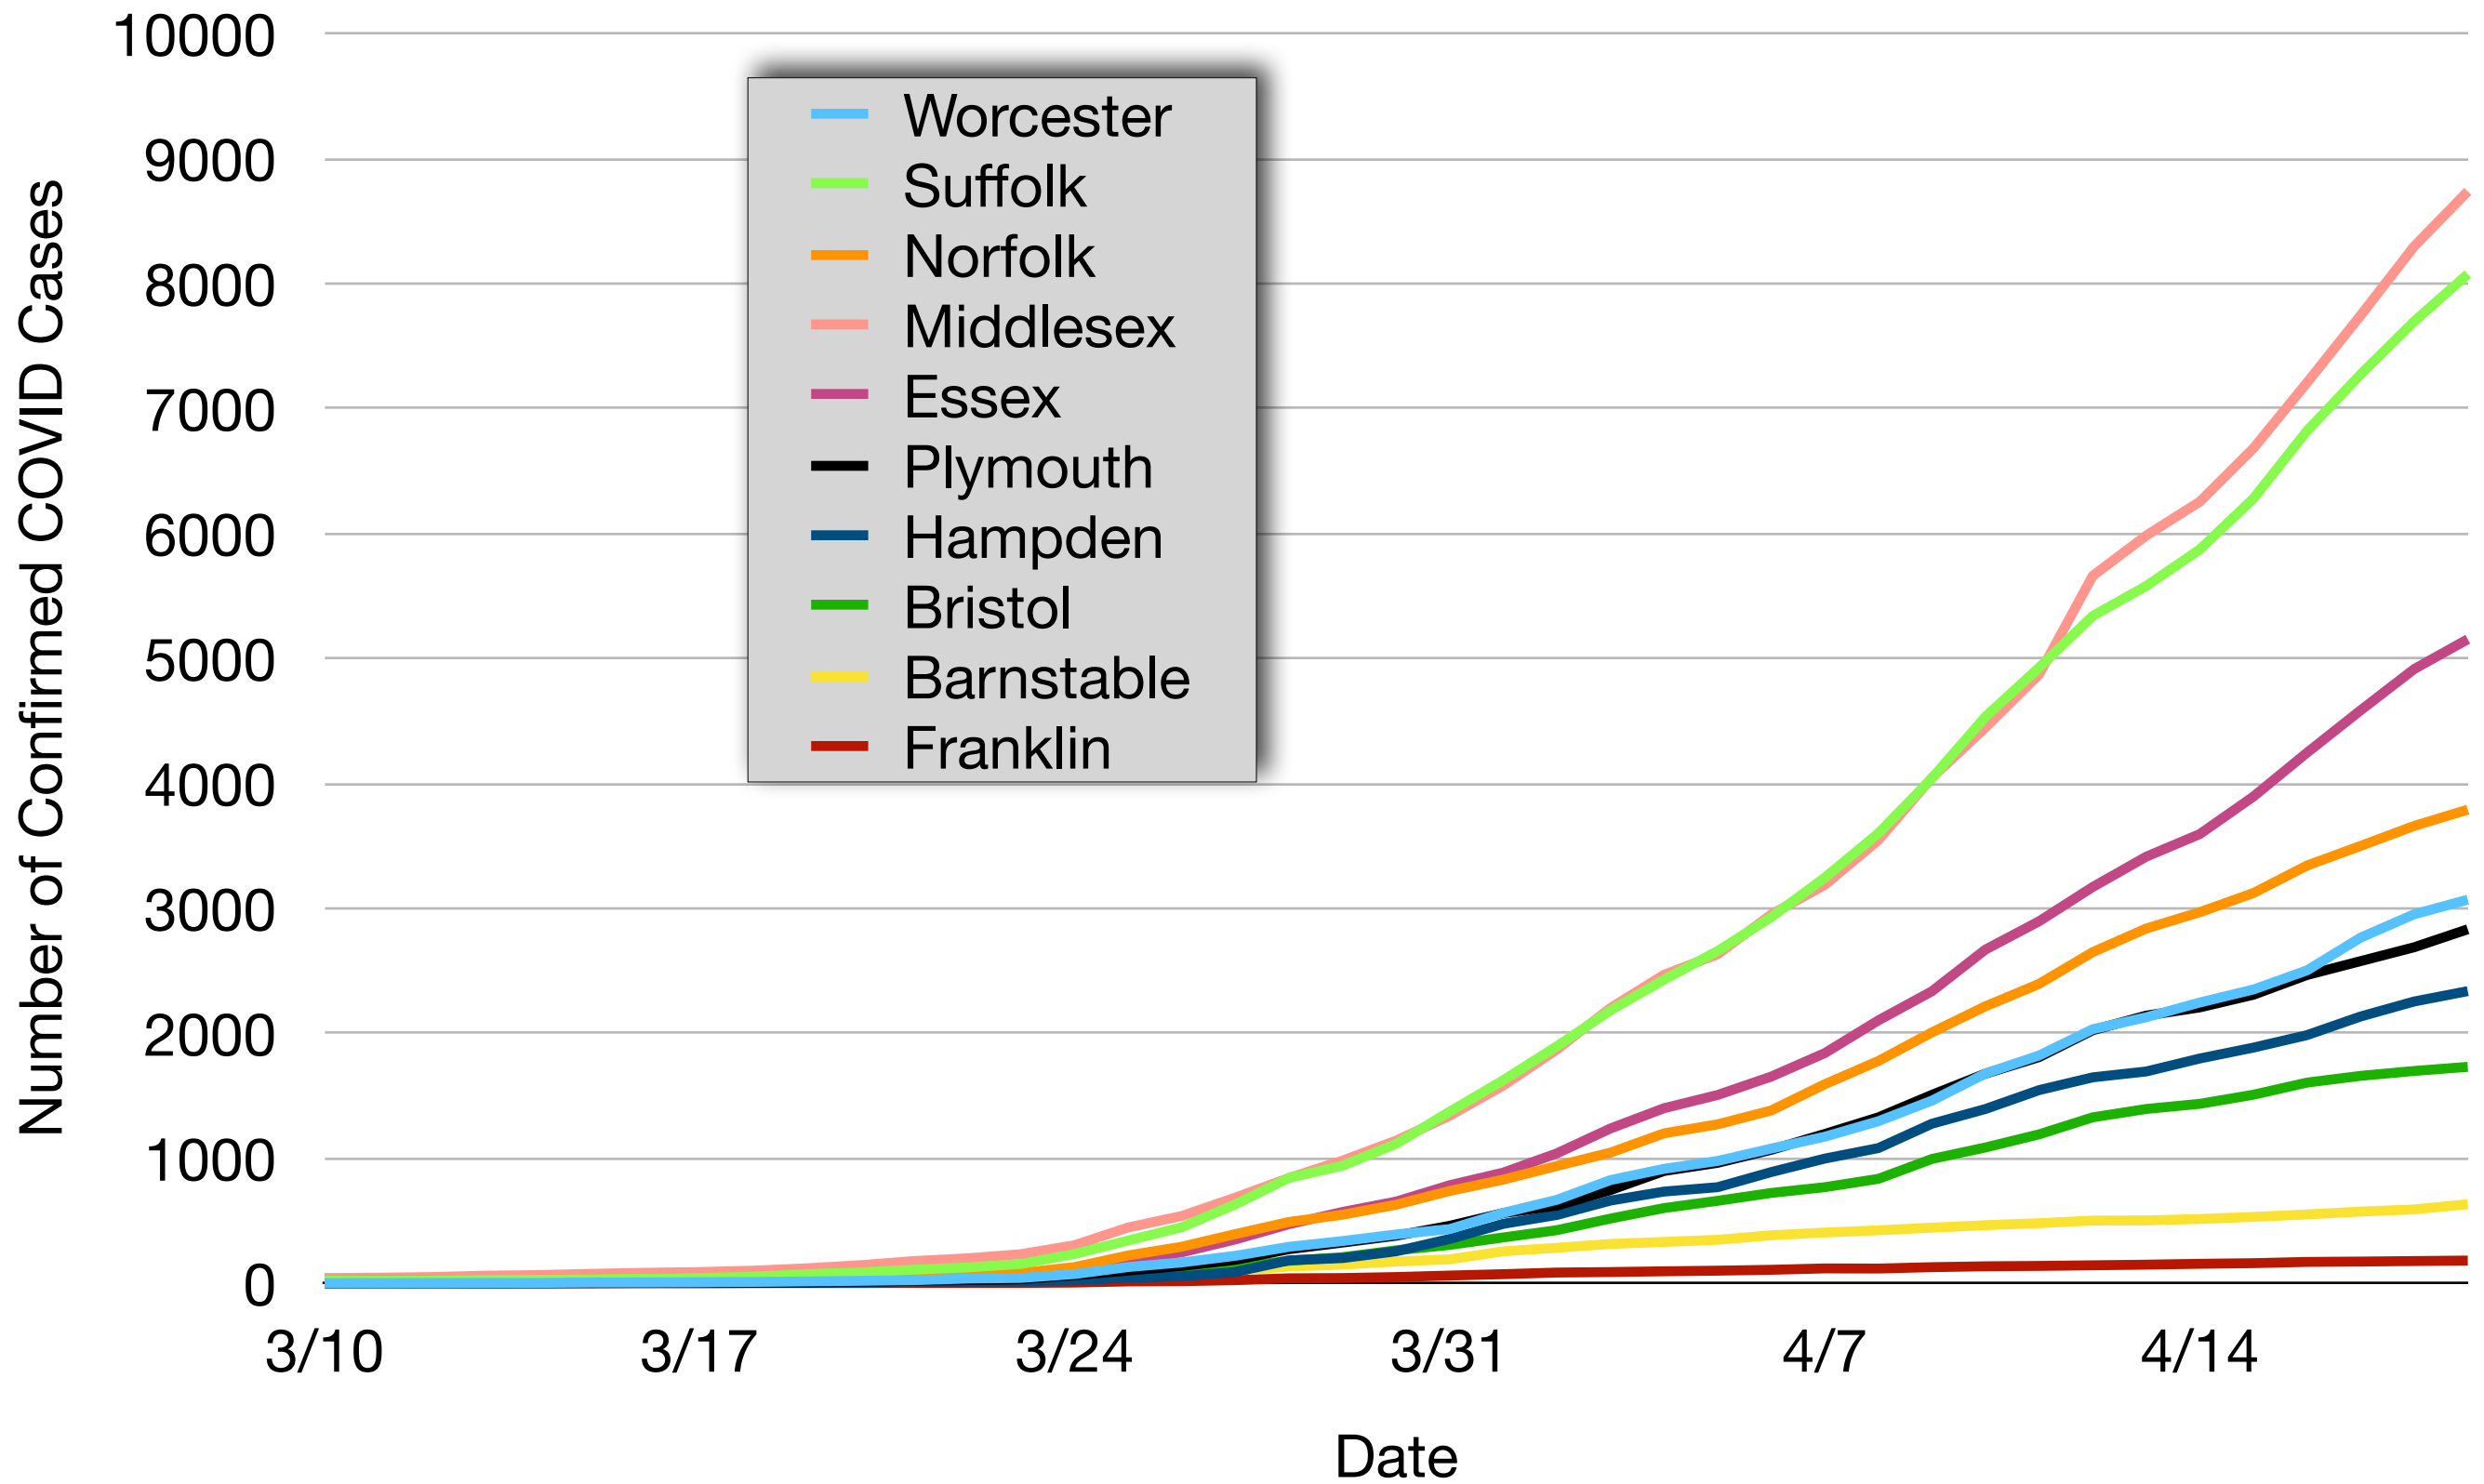

Daily COVID Deaths in Massachusetts

Massachusetts COVID Related Deaths - April 19

Massachusetts COVID Cases by County - April 19

Newly Confirmed COVID Cases By Day