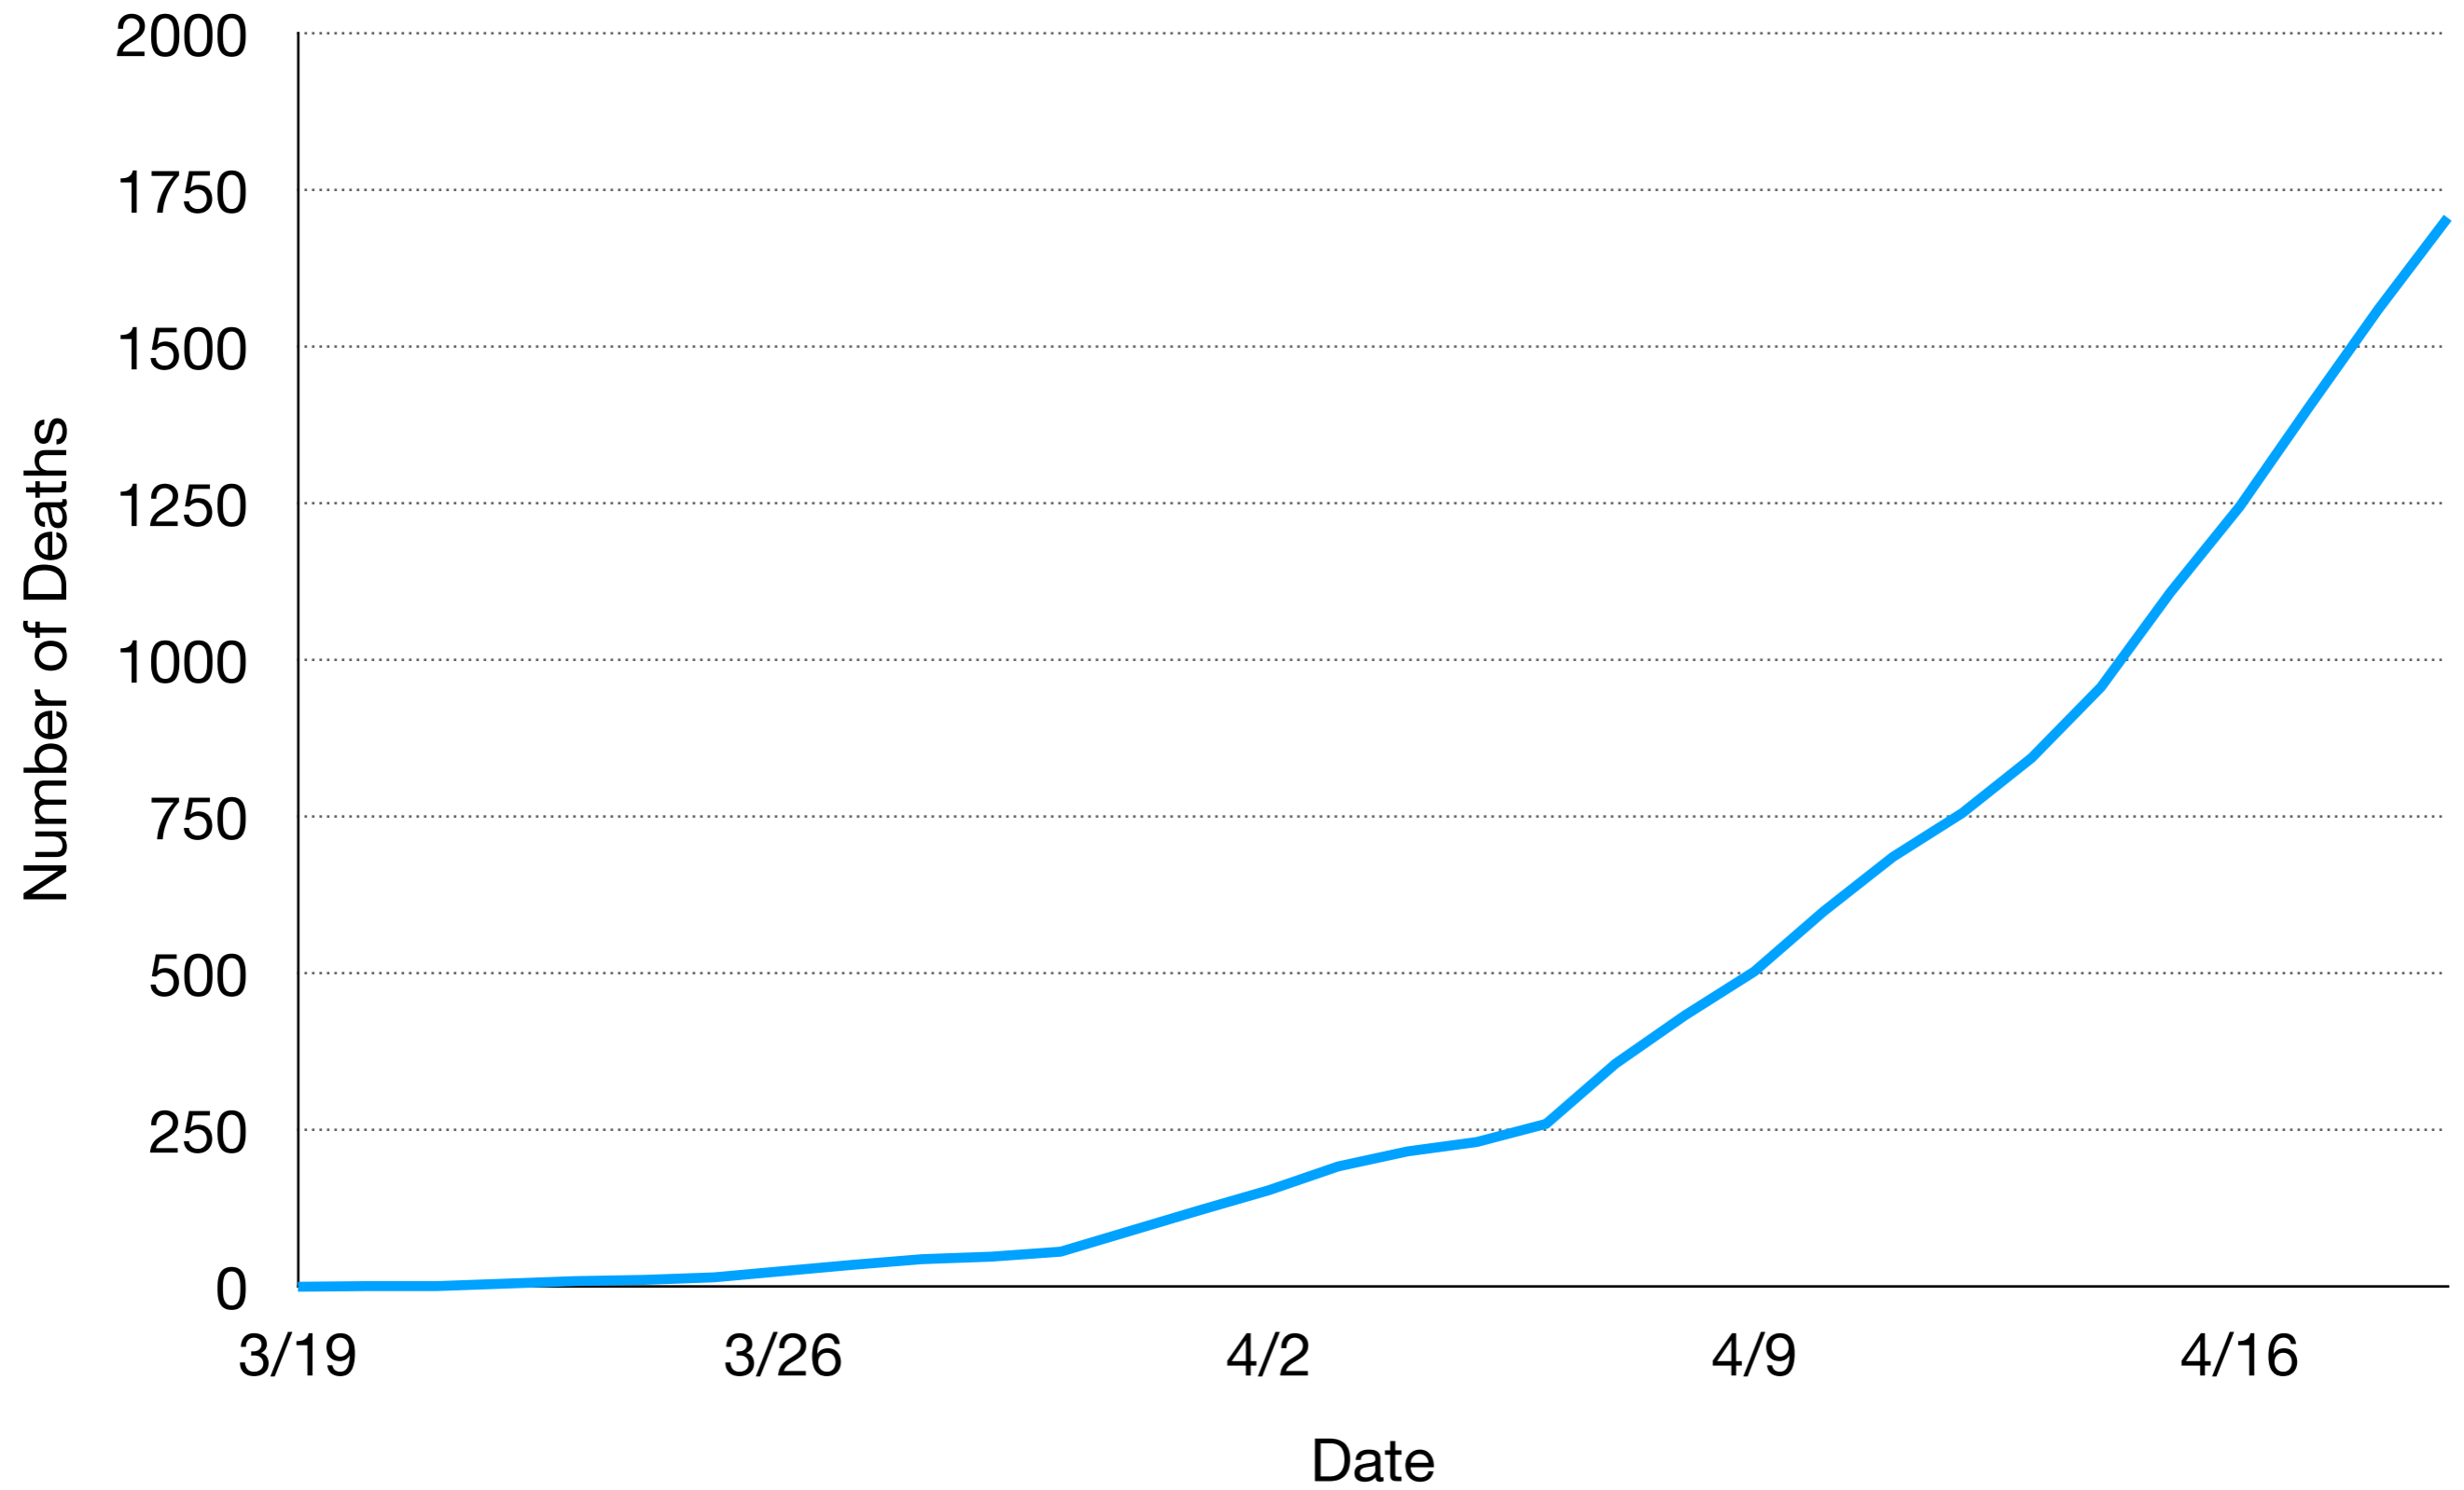

Daily COVID Deaths in Massachusetts

Massachusetts COVID Related Deaths - April 19

Massachusetts COVID Cases by County - April 19

Newly Confirmed COVID Cases By Day